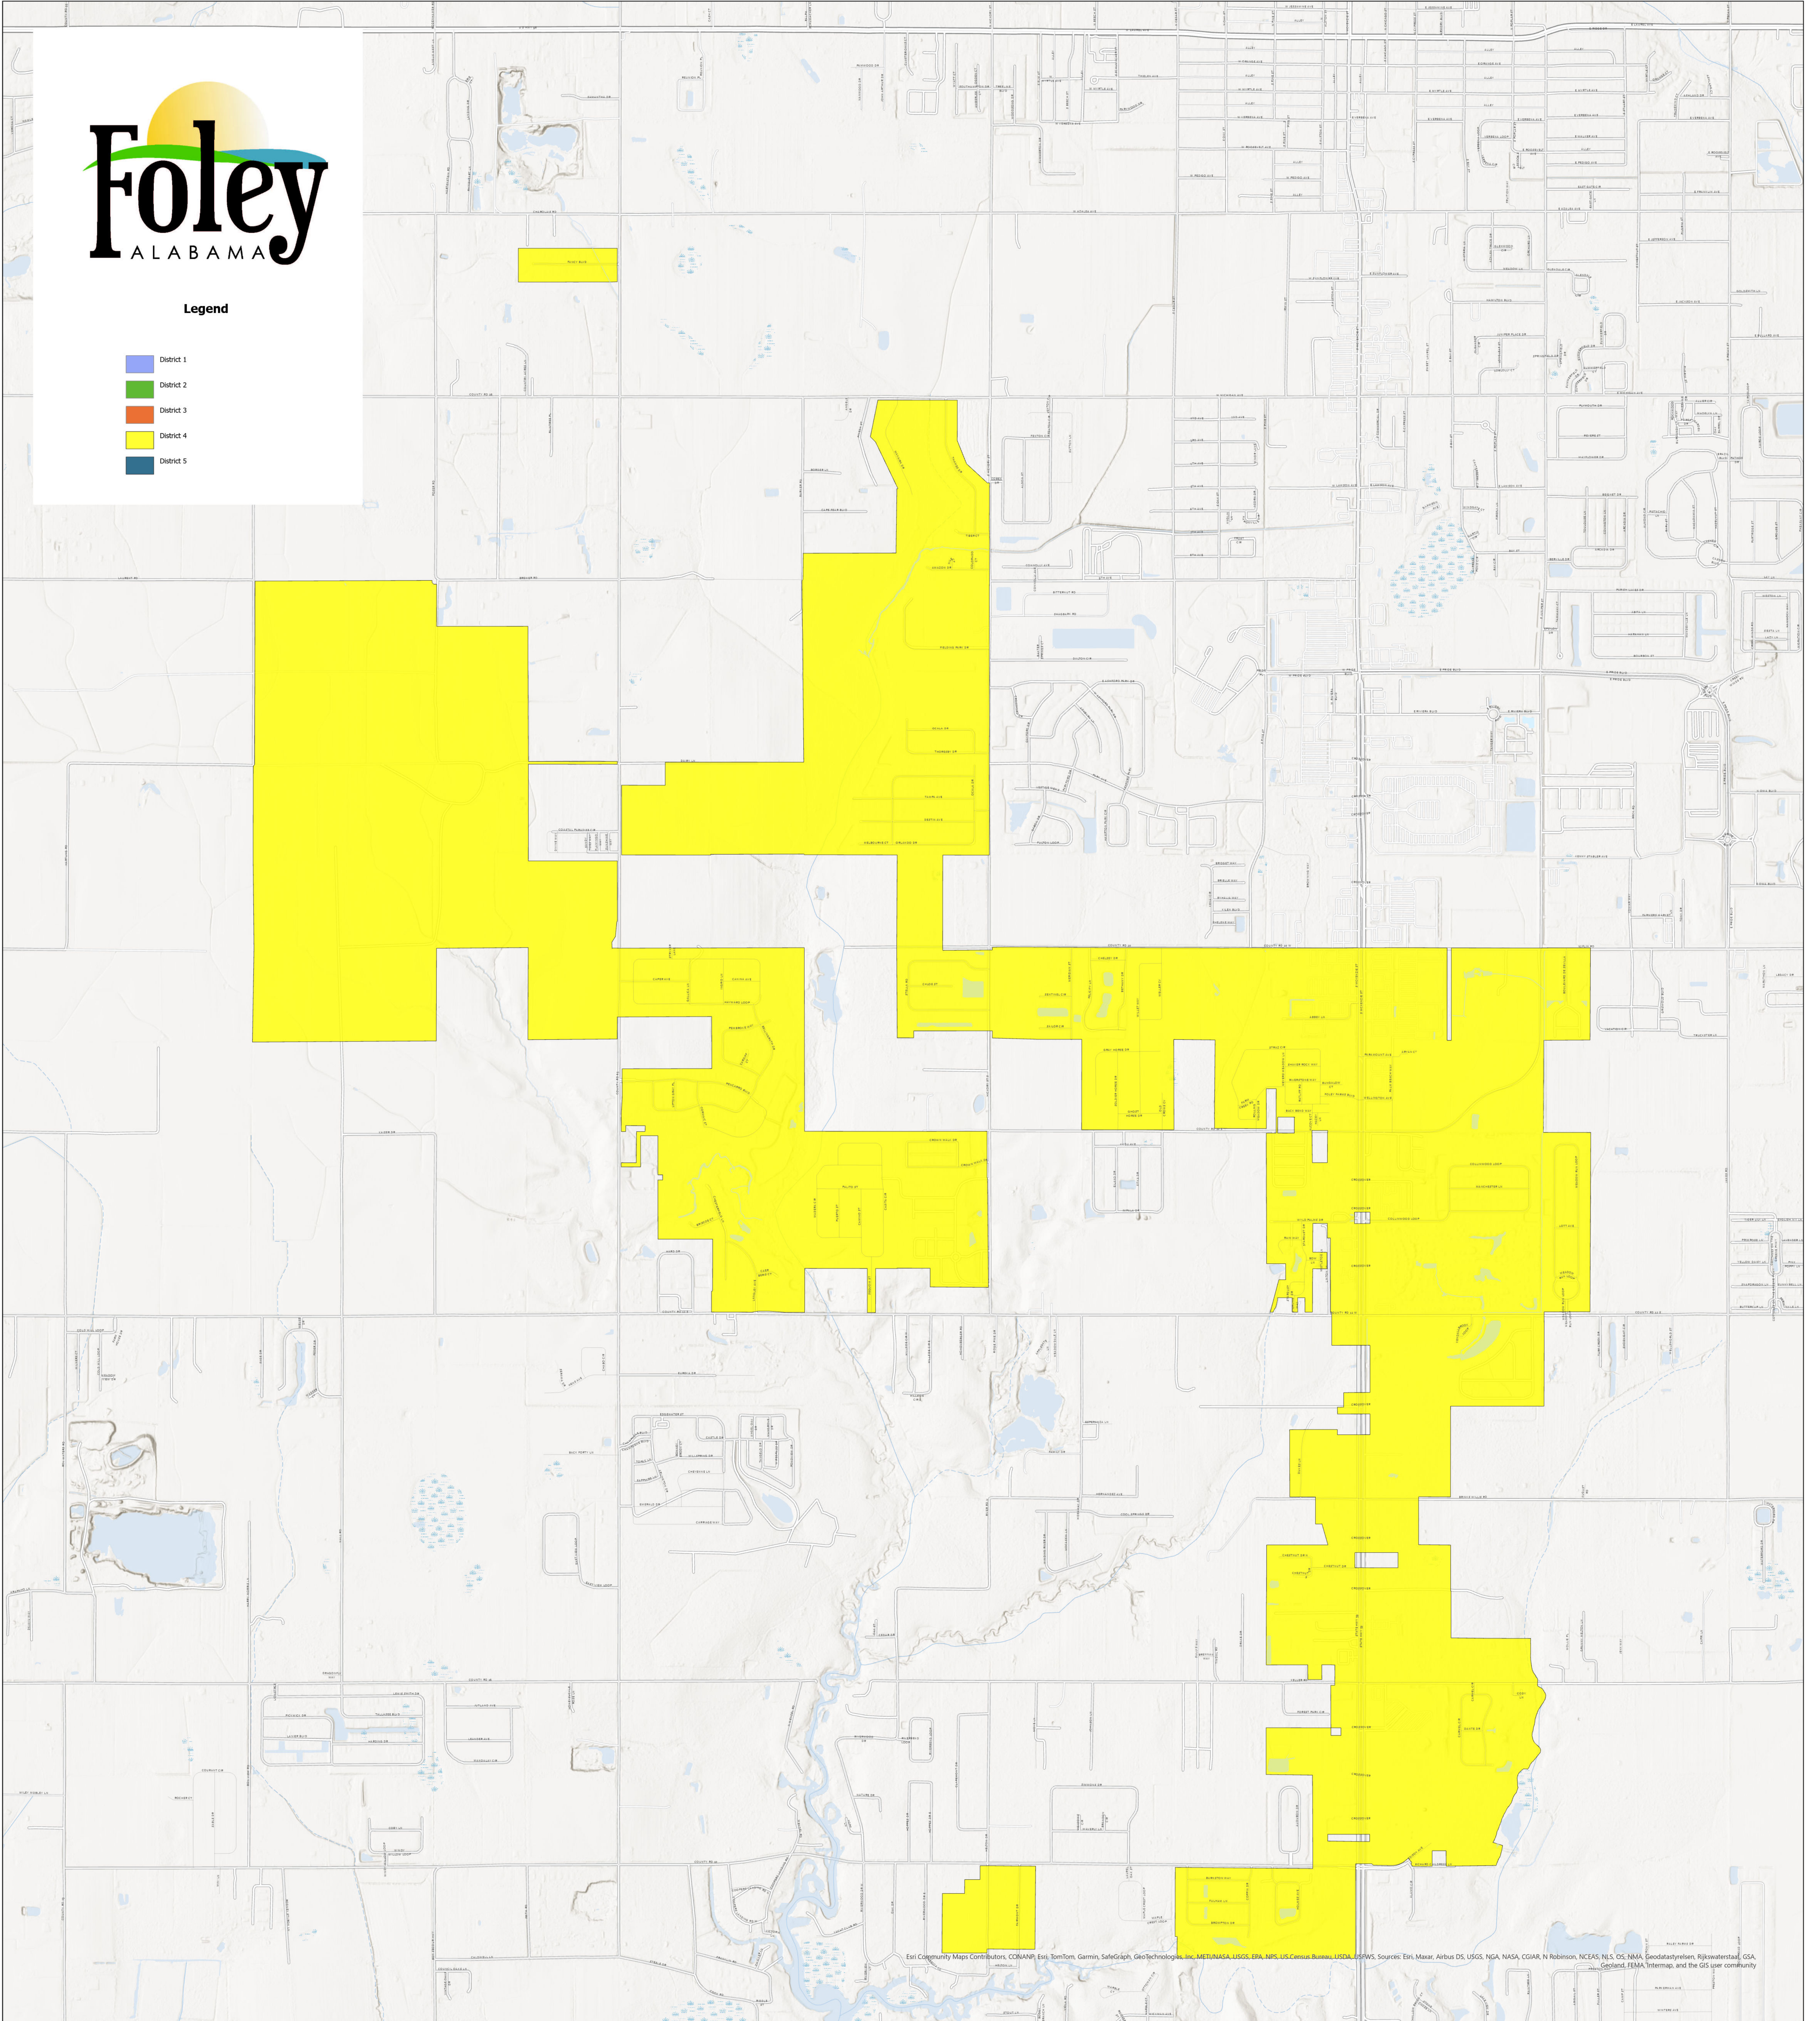

Legend

- District 1
- District 2
- District 3
- District 4
- District 5

Council District 4

City of Foley

2025

Coordinate System: NAD 1983 StatePlane Alabama West FIPS 0102 Feet